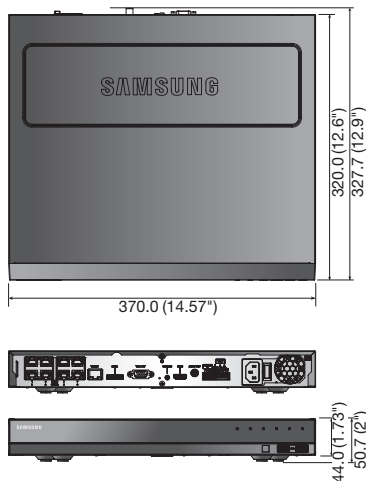

Dimensions

Unit : mm (inch)

SRN-873S